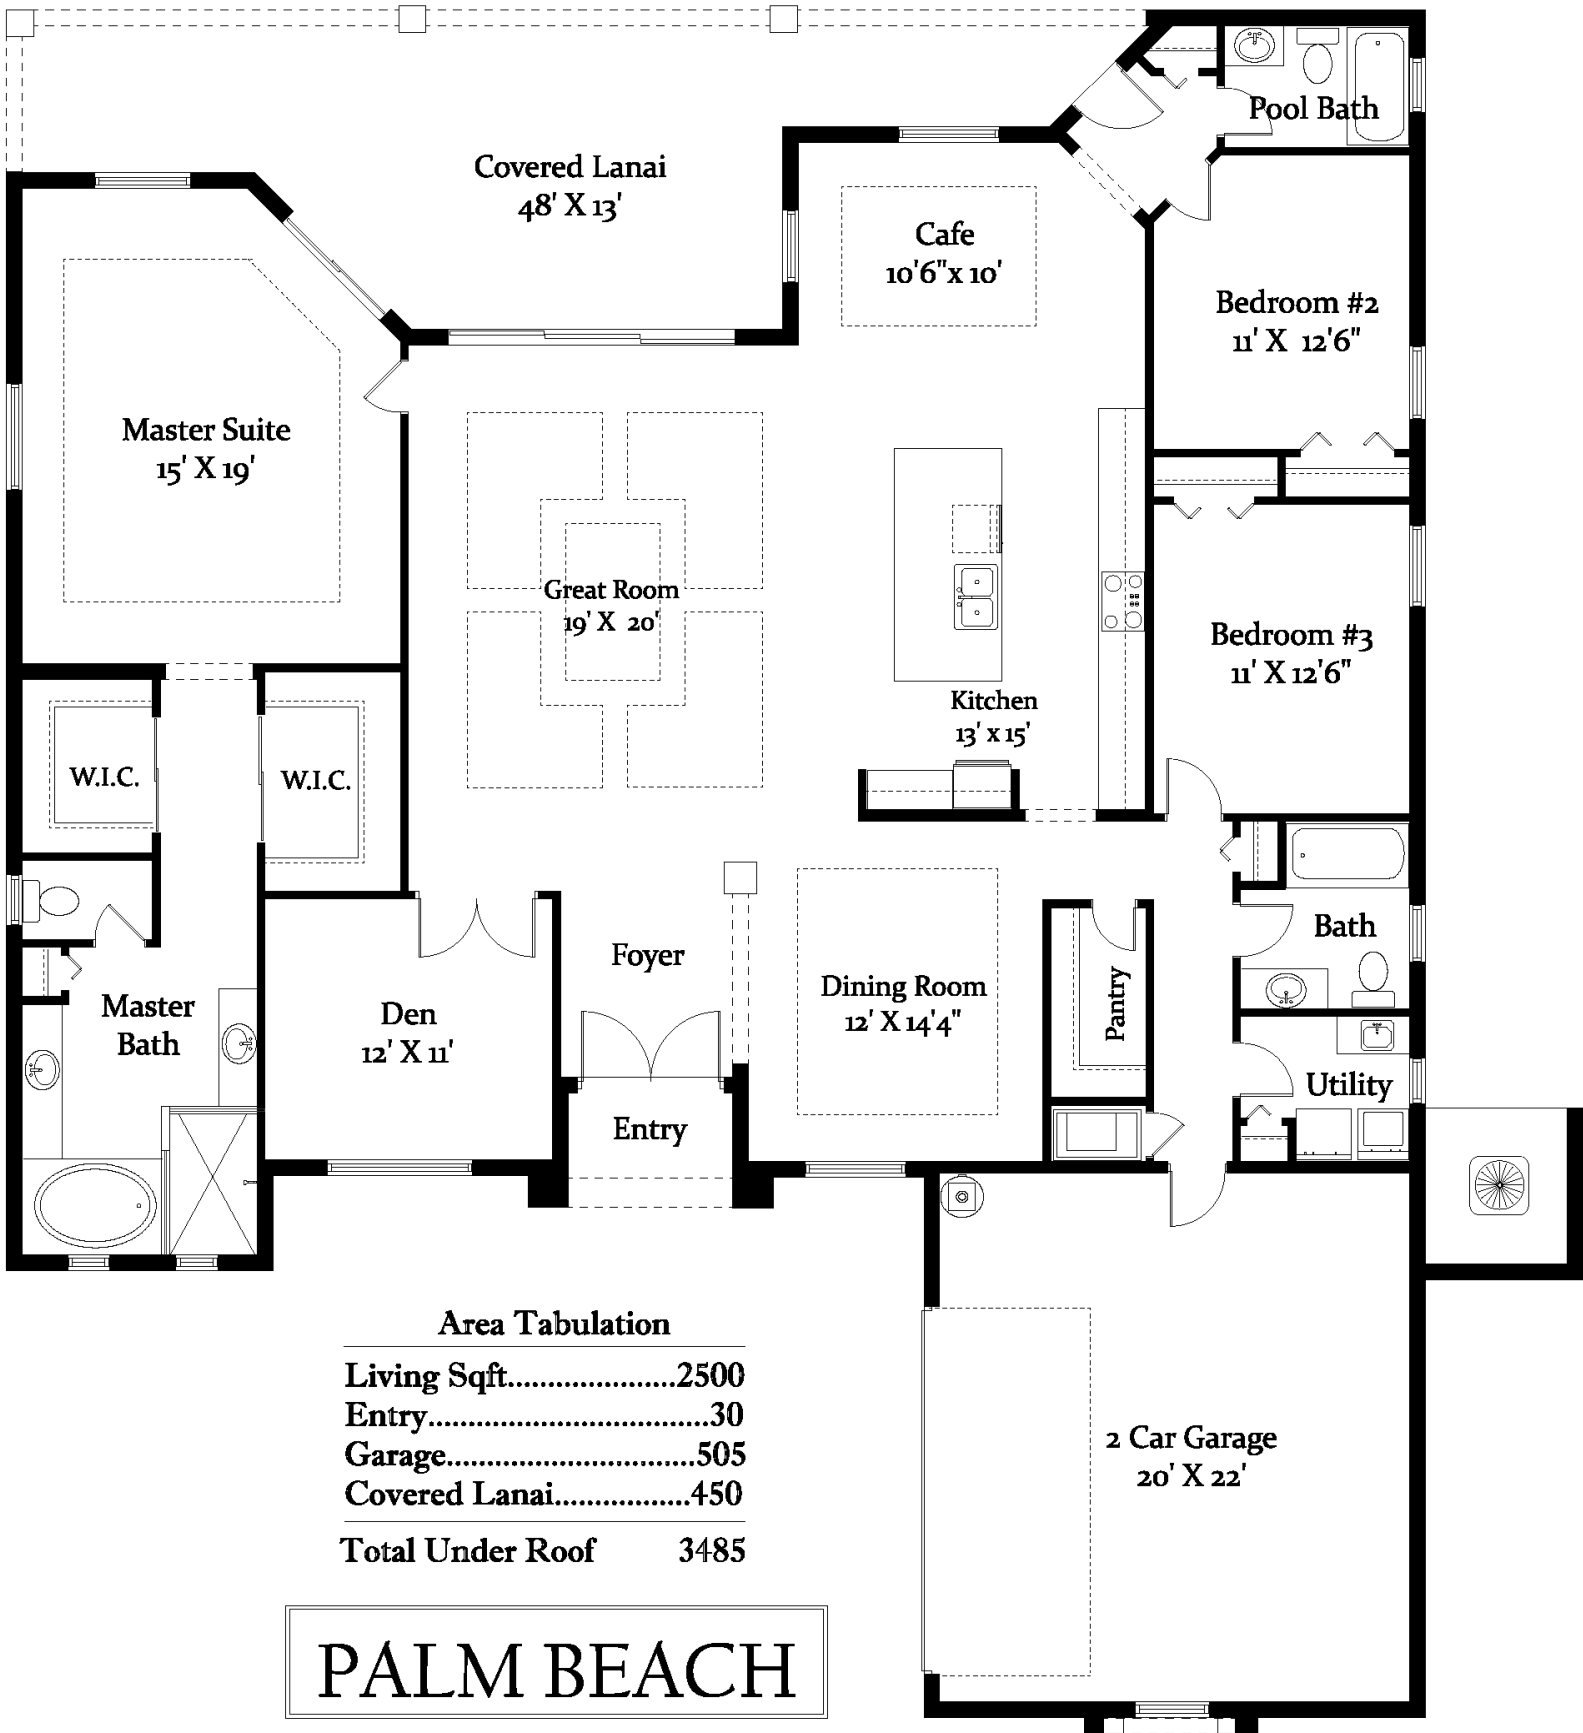

"The Palm Beach"

386.313.6221 [www.GoldCoastCustomHomes.com](http://www.GoldCoastCustomHomes.com)

**Area Tabulation**

Living Sqft.....	2500
Entry.....	30
Garage.....	505
Covered Lanai.....	450
<b>Total Under Roof</b>	<b>3485</b>

**PALM BEACH**

CGC1507791 Gold Coast Custom Homes © 2020 All Photographs, elevation renderings, floor plans and square footages are for representation purposes only and may not reflect the exact dimensions or features of your home. All dimensions, floor plans, elevations, square footages, features, specifications, prices and product types are subject to change without notice or obligation. All Gold Coast Custom Homes floor plans and elevations may be subject to copyright protection. Any reproduction or use of this brochure material without written permission from Gold Coast Custom Homes is strictly prohibited.