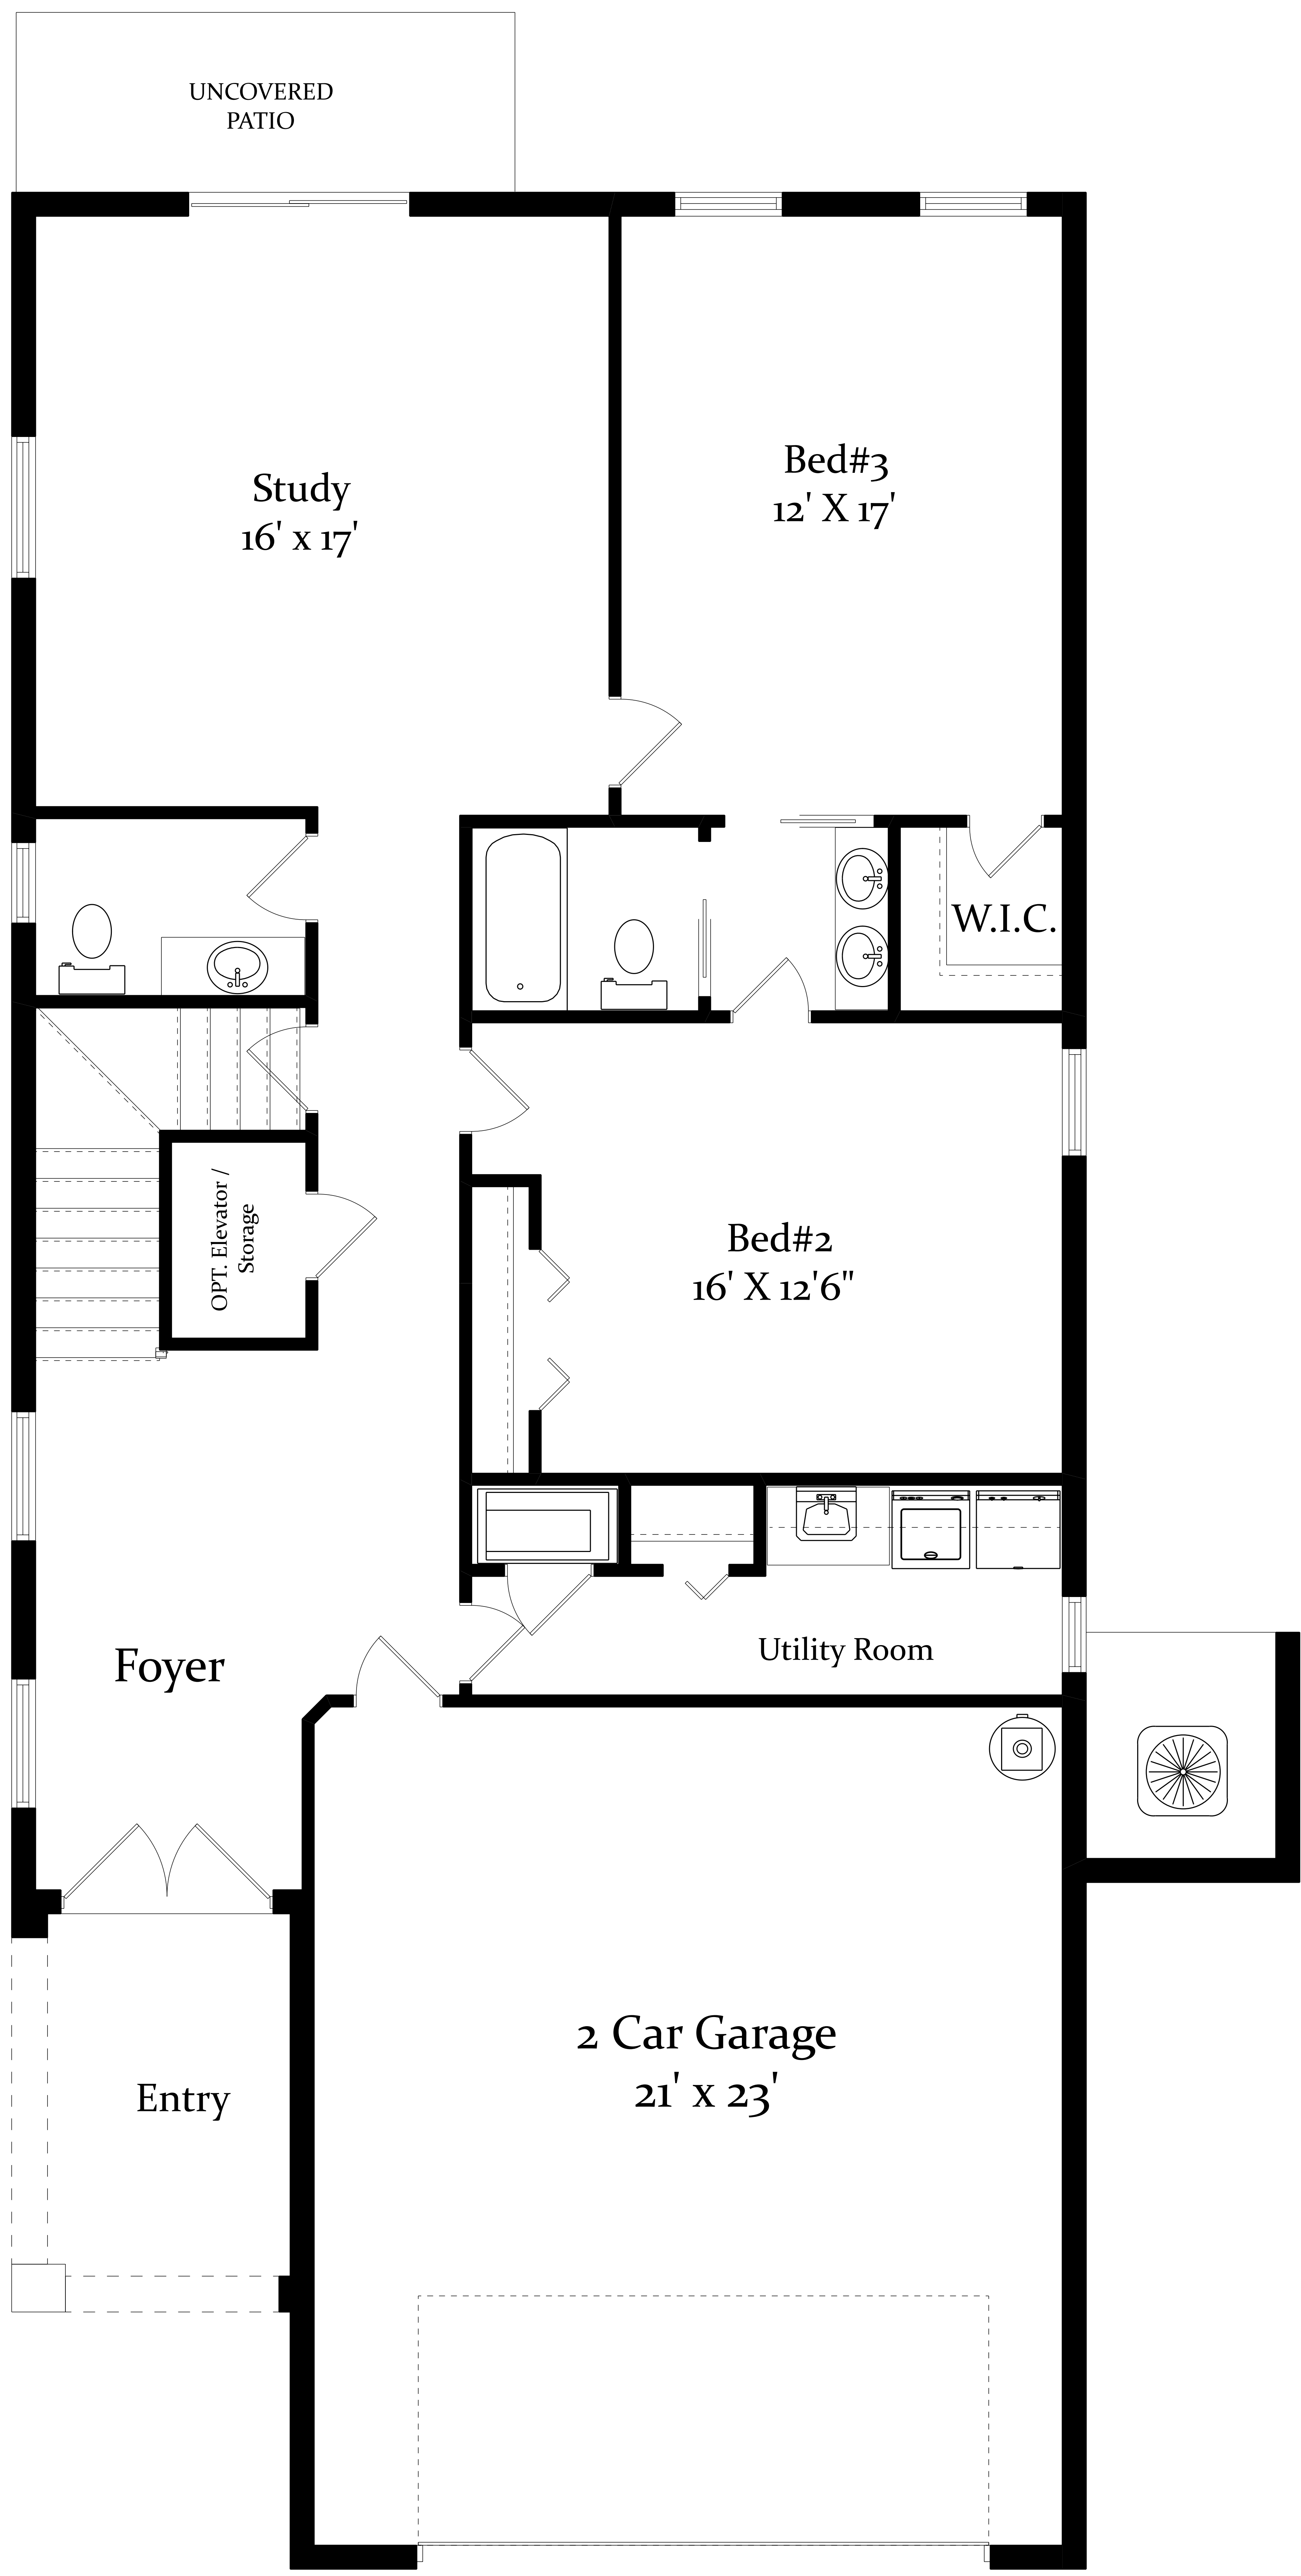

# "The Bermuda"

386.313.6221 [www.GoldCoastCustomHomes.com](http://www.GoldCoastCustomHomes.com)

**BERMUDA**

Area Tabulation

1st Floor Living .....	1320
2nd Floor Living.....	1705
Living Sqft.....	3025
Entry.....	100
Garage.....	545
Covered Balcony.....	150
<b>Total Under Roof</b>	<b>3815</b>