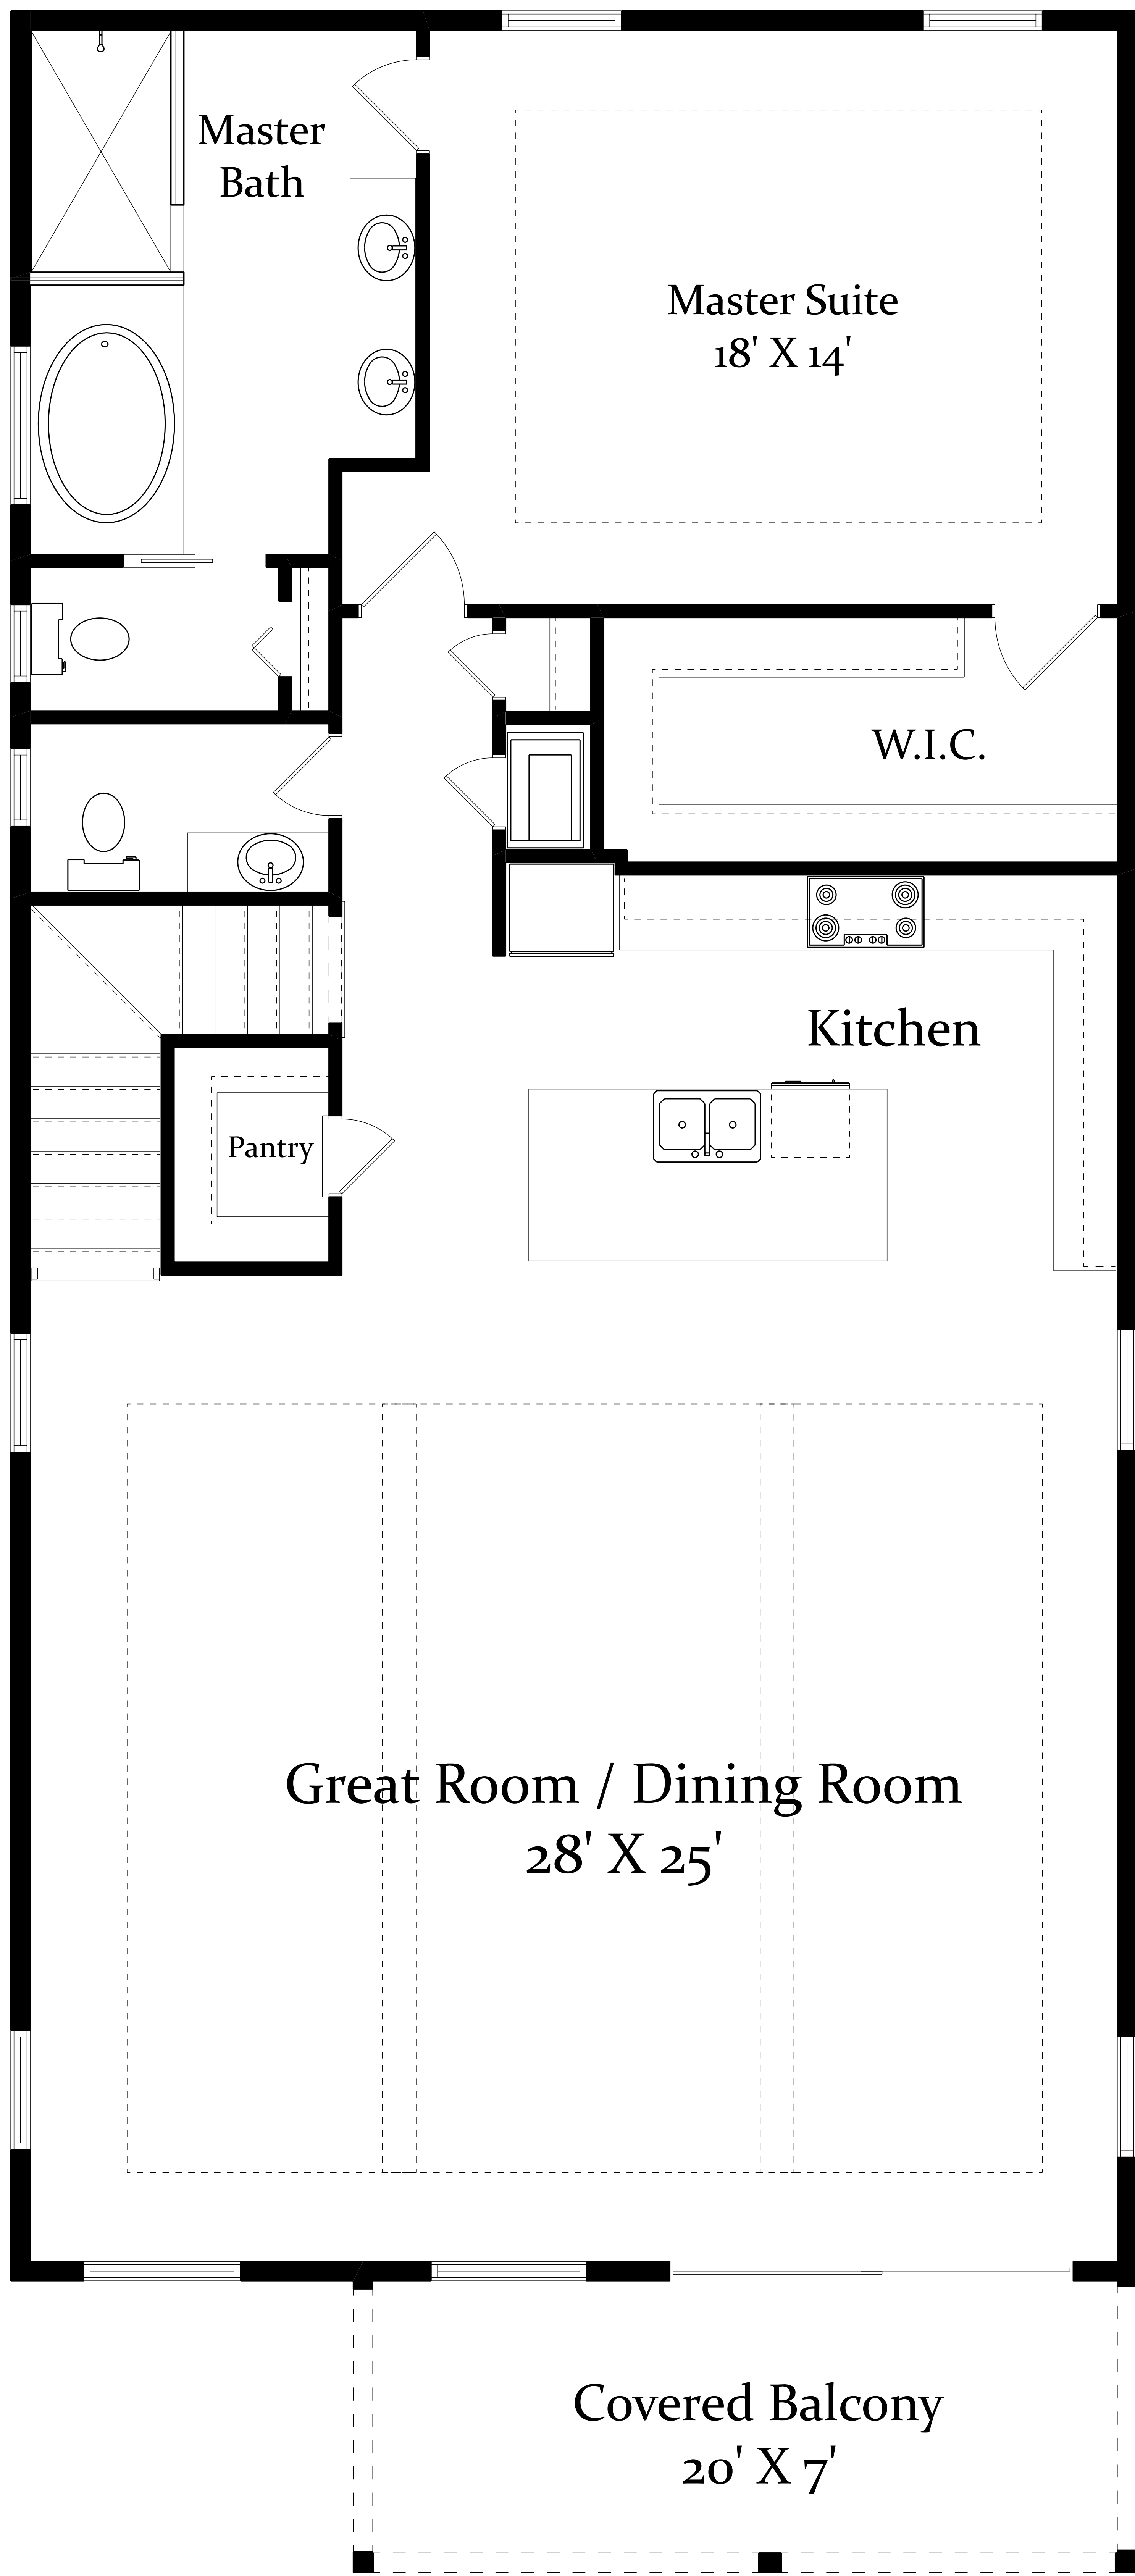

# "The Bermuda"

386.313.6221 [www.GoldCoastCustomHomes.com](http://www.GoldCoastCustomHomes.com)

**BERMUDA**

Area Tabulation

1st Floor Living .....	1320
2nd Floor Living.....	1705
Living Sqft.....	3025
Entry.....	100
Garage.....	545
Covered Balcony.....	150
<b>Total Under Roof</b>	<b>3815</b>