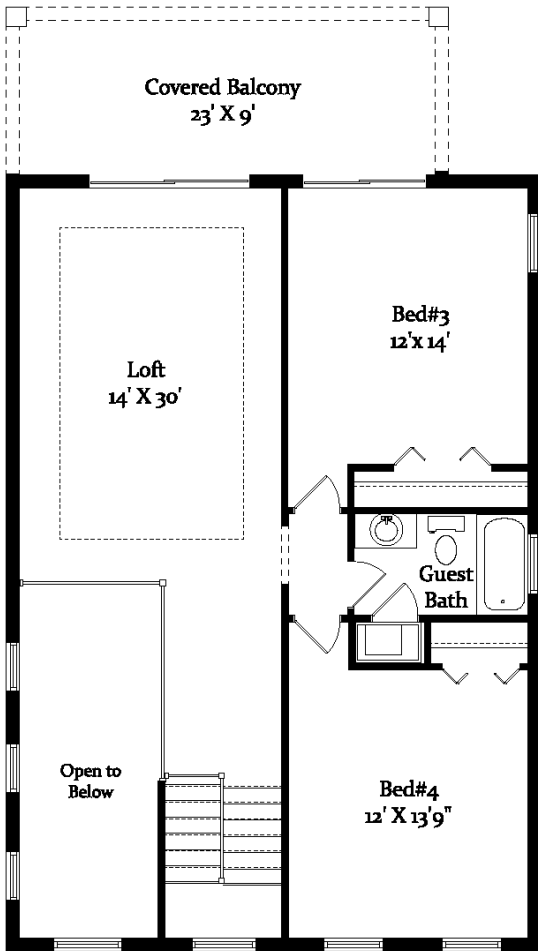

"Montauk II"

386.313.6221 www.GoldCoastCustomHomes.com

MONTAUK II

Area Tabulation

Living Sqft.....	3445
Entry.....	60
Garage.....	595
Covered Lanai.....	370
Covered Balcony.....	165
Total Under Roof	4635