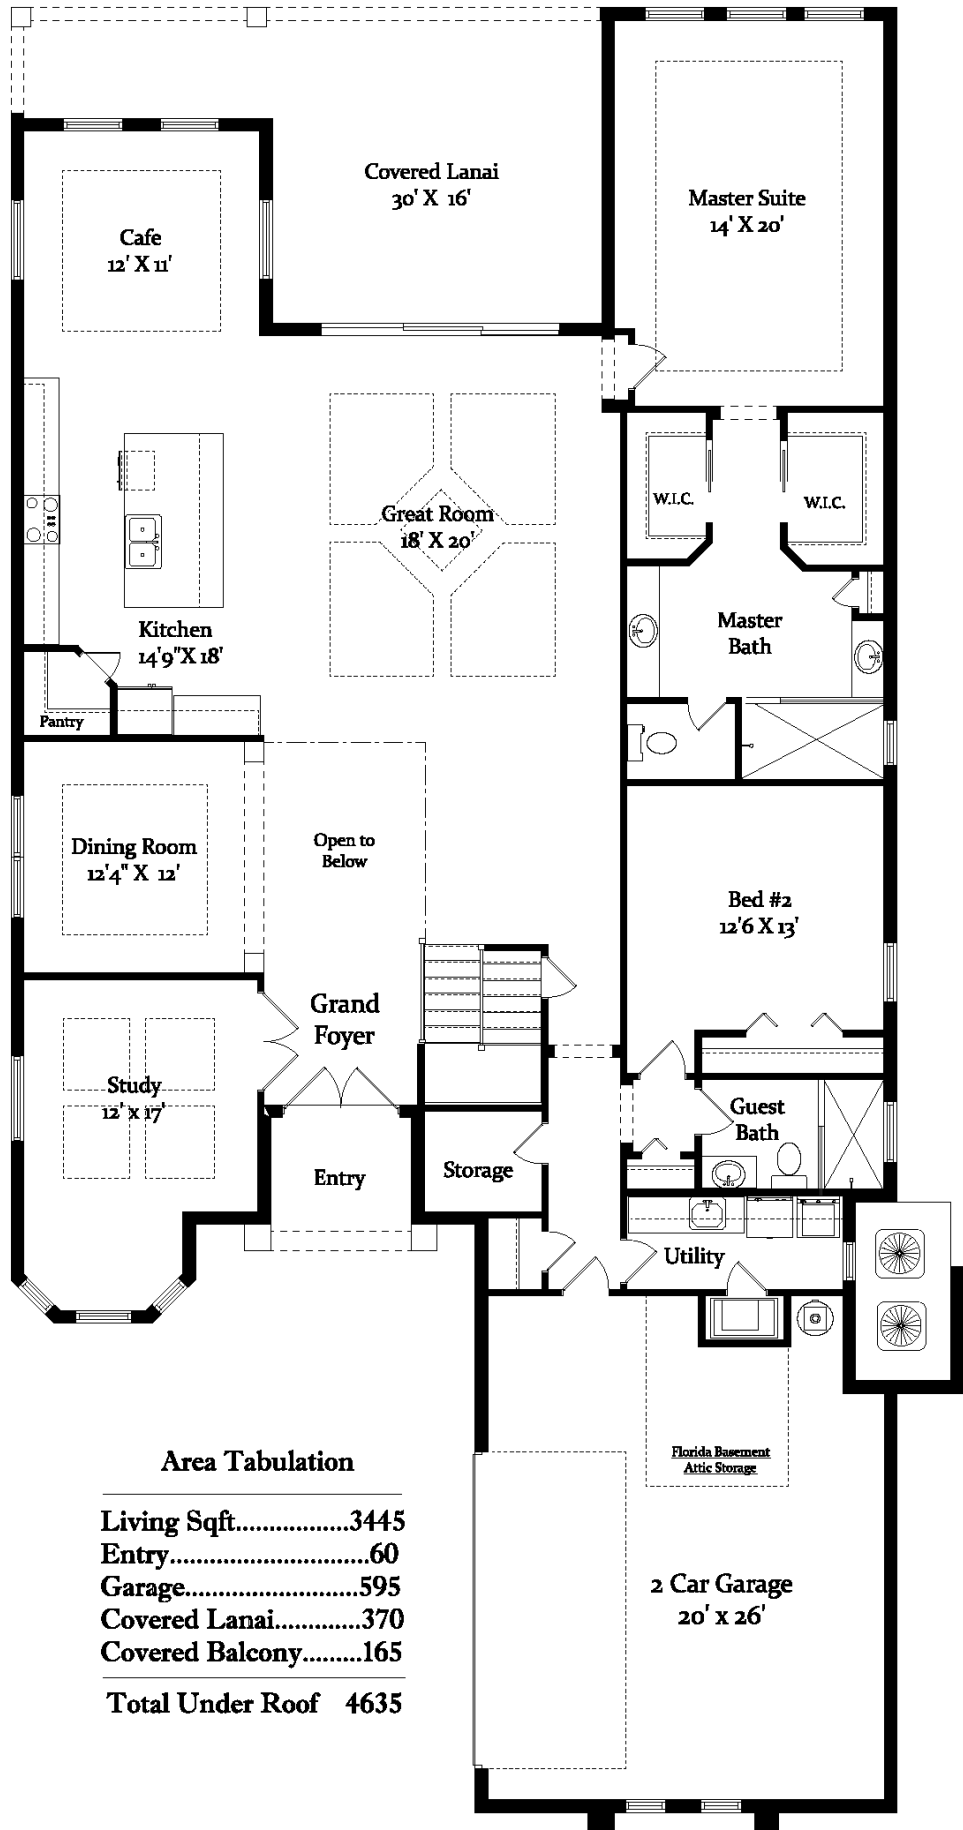

"Montauk II"

386.313.6221 www.GoldCoastCustomHomes.com

MONTAUK II

Area Tabulation

Living Sqft.....	3445
Entry.....	60
Garage.....	595
Covered Lanai.....	370
Covered Balcony.....	165
Total Under Roof	4635