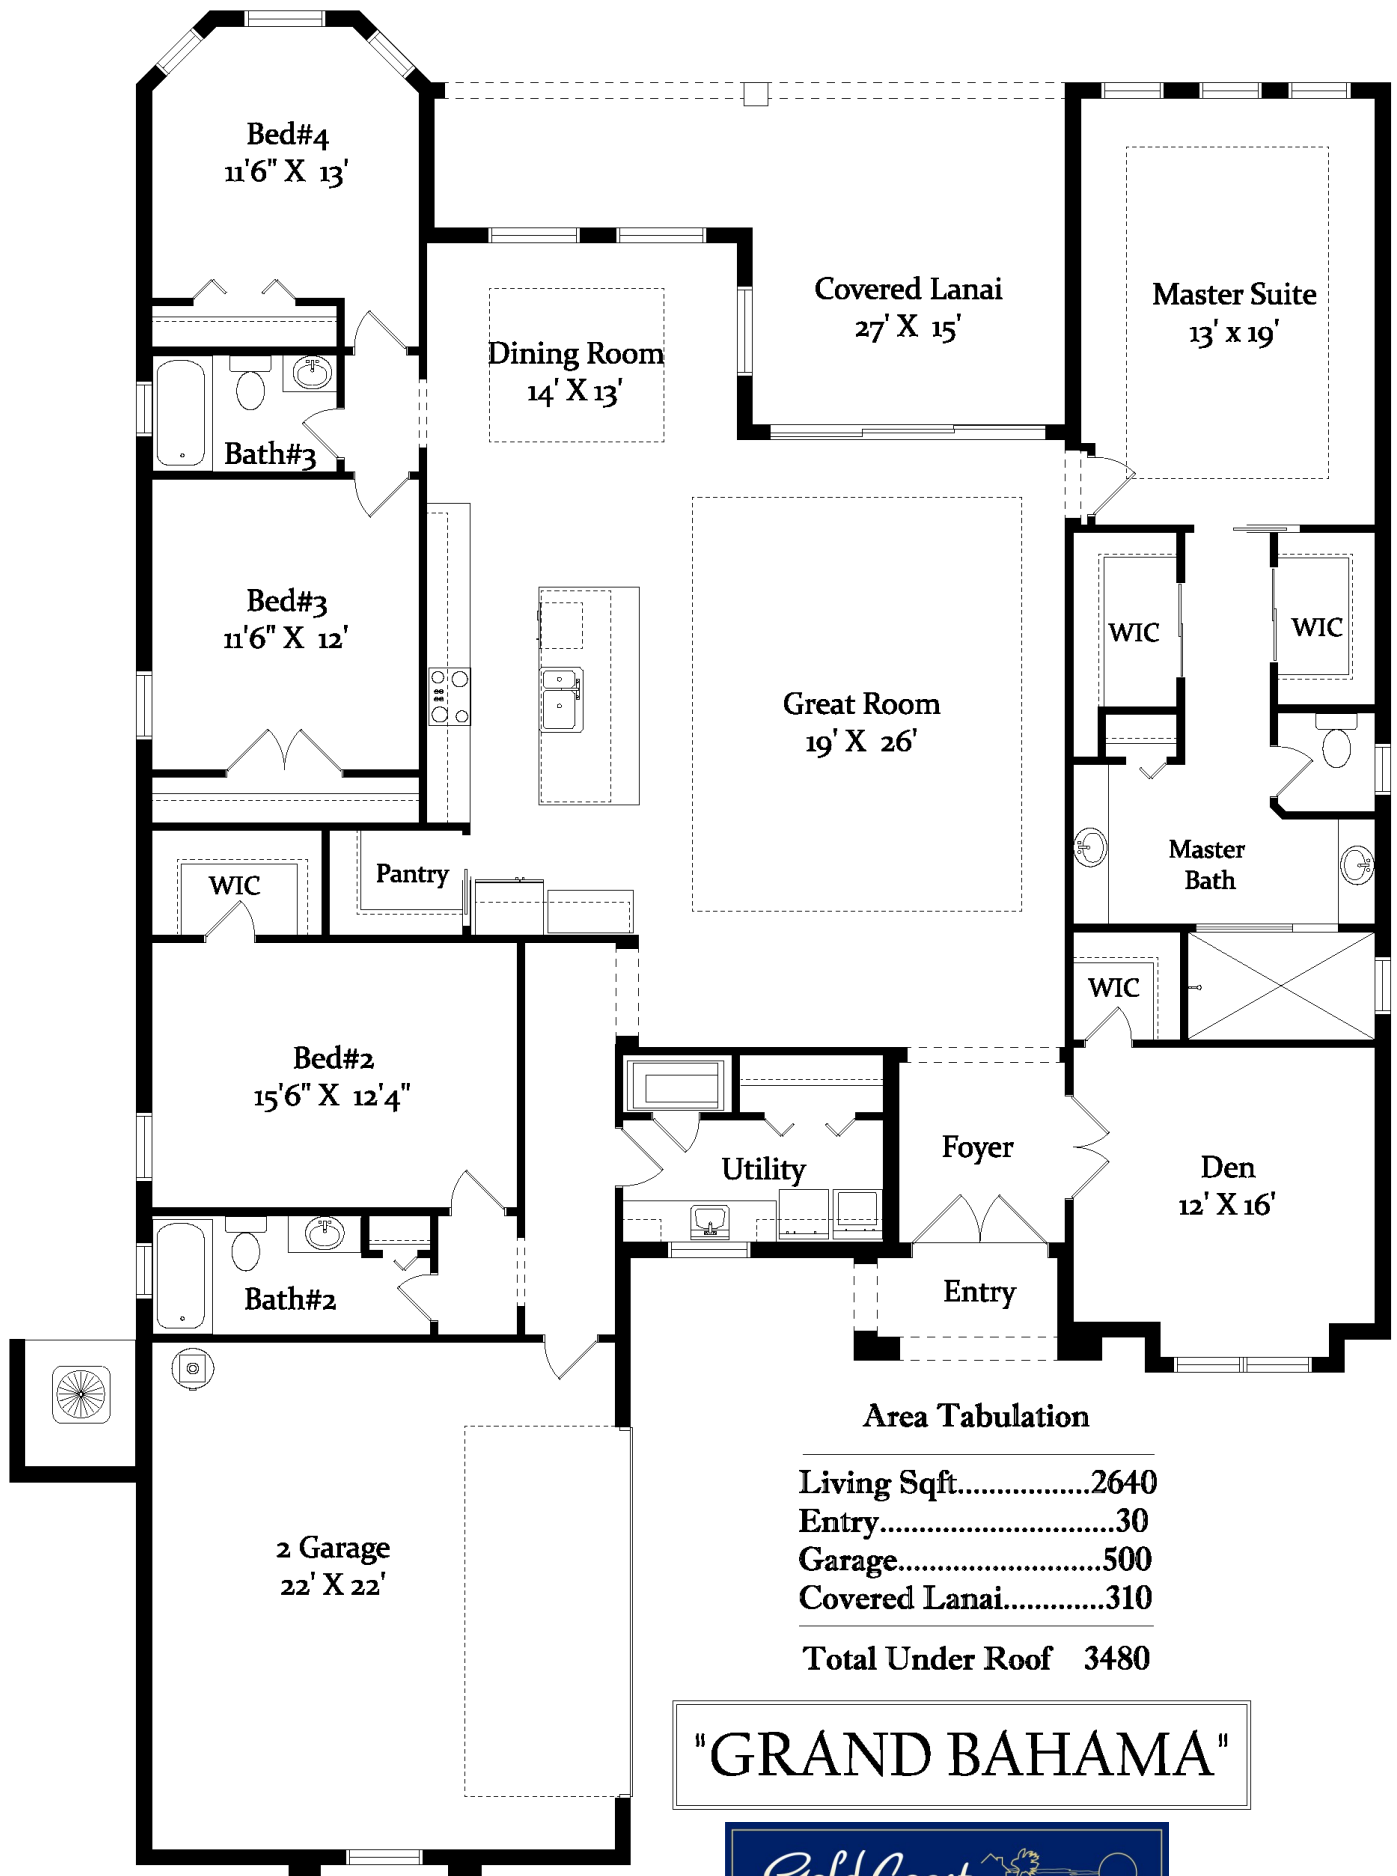

"The Grand Bahama"

386.313.6221 www.GoldCoastCustomHomes.com

Area Tabulation

Living Sqft.....	2640
Entry.....	30
Garage.....	500
Covered Lanai.....	310
<hr/>	
Total Under Roof	3480

"GRAND BAHAMA"